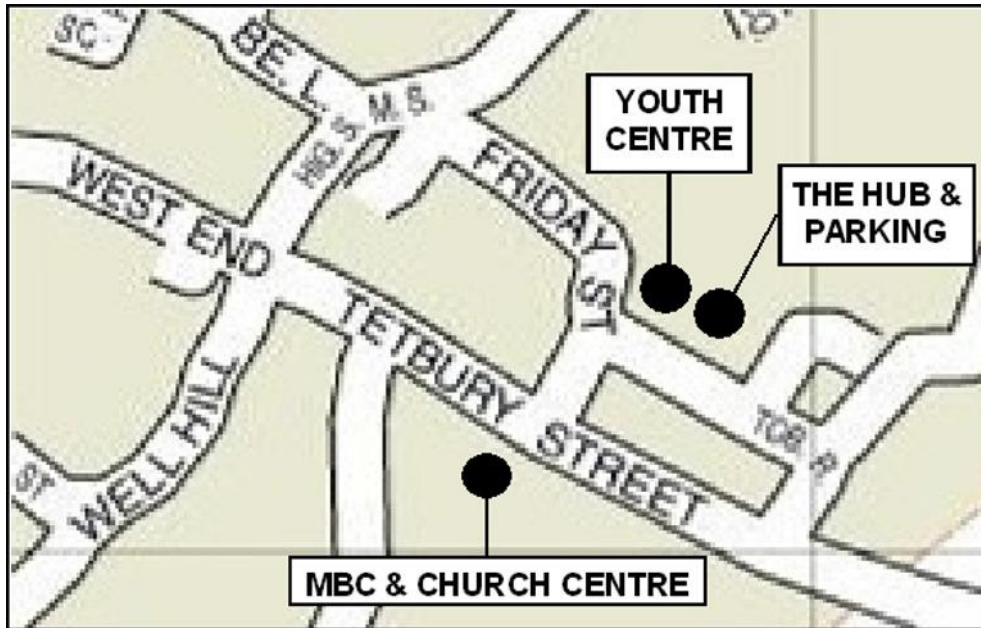

How to get to The Hub, Tobacconist Road, Minchinhampton

If using Sat Nav the postcode is GL6 9JJ

Youth Centre